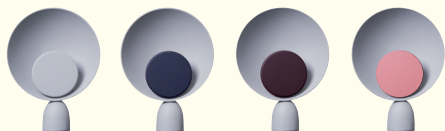

PLEASE WAIT

This cheeky table lamp is just asking to be touched. We think it looks like a shepherdess or an angel. Or an oyster. A classic, simple expression. Definitely a 'she'. As with all our designs, tactile interaction is key. The soft light from the hidden LED bulb reflects off the inside of the bowl. Just tilt her 'face' to turn her on or off, brighter or dim.

The BLOOPER is ideal for what the Danes call "krinkelkroge", or nooks and crannies – adaptable and easy to move around, she can provide an intimate bedside ambience, spotlight a working surface or lull a child to sleep. If you feel your life has too many corners, this lamp is the perfect antidote.

MATERIALS:

Powder coated steel
LED light source

MEASUREMENTS:

Height: 35 cm
Width: 26 cm
Depth: 7 cm

COLOURS:

ASH GREY

NAVY BLUE

FIG PURPLE

INDIAN RED