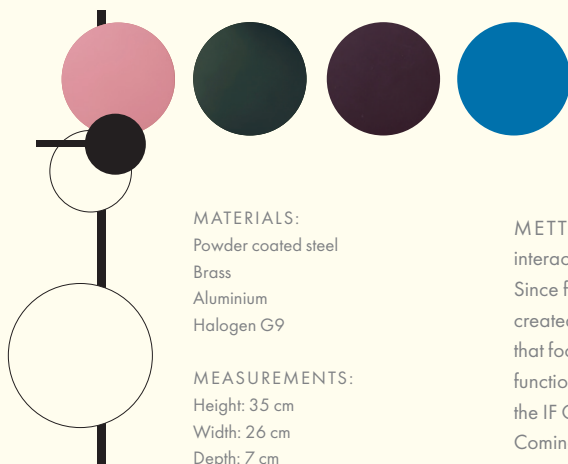

Interaction is the core of the system. The discs are magnetically attached, so you can change their configuration to suit each space: child's mobile or kitchen illumination, study, hallway or living room. The indirect halogen light casts a soft glow – positioning the powder-coated steel discs on the steel bar of the gnomon affects the play of light and shadow as they orbit and eclipse. Light is, after all, a form of clock.

COLOURS:

INDIAN RED

CEDAR GREEN

PLUM

ELECTRIC BLUE

MATERIALS:

Powder coated steel
Brass
Aluminium
Halogen G9

MEASUREMENTS: