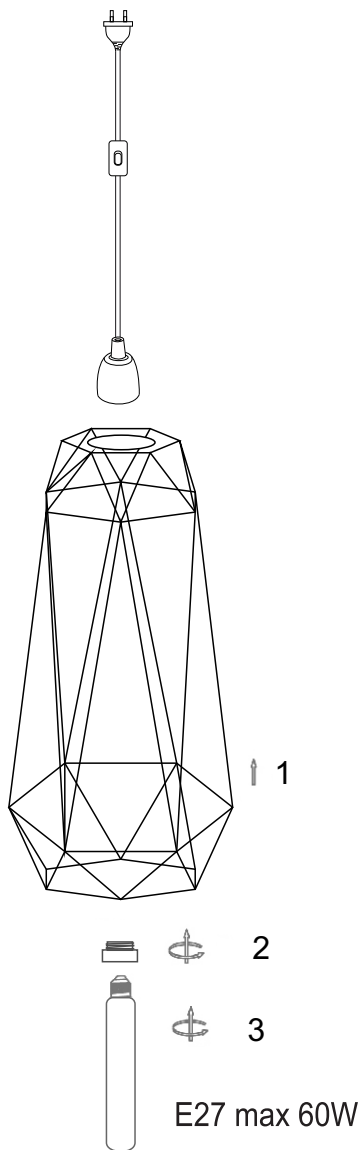

FILAMENT STYLE.
22 avenue de la liberté BP 1057 I 1010 Luxembourg
COPY RIGHT © 2015

INSTALLATION INSTRUCTIONS

ELECTRIFICATION
E27 220-240V / 50-60Hz 60W MAX

WARNING! This fixture must be installed by a qualified electrician.
FILAMENT STYLE shall not be responsible for any product damage caused by mounting procedures which are not in accordance with instructions.
Carefully observe the indications shown in the pictures.
Any damaged components shall be replaced with similar ones. Suitable for indoor installation.
TURN THE POWER OFF DURING INSTALLATION OR MAINTENANCE. Keep the instructions!