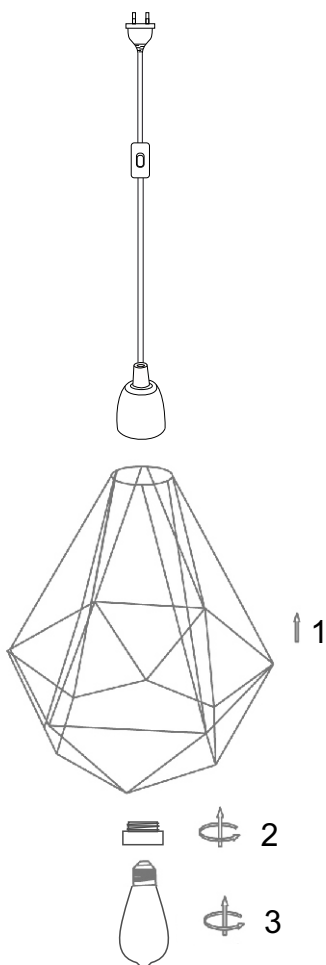

FILAMENT STYLE.
 22 avenue de la liberté BP 1057 I 1010 Luxembourg
 COPY RIGHT © 2015

INSTALLATION INSTRUCTIONS

ELECTRIFICATION
 E27 220-240V / 50-60Hz 60W MAX

WARNING! This fixture must be installed by a qualified electrician.
 FILAMENT STYLE shall not be responsible for any product damage caused by mounting procedures which are not in accordance with instructions.
 Carefully observe the indications shown in the pictures.
 Any damaged components shall be replaced with similar ones. Suitable for indoor installation.
TURN THE POWER OFF DURING INSTALLATION OR MAINTENANCE. Keep the instructions!

E27 max 60W

You can help protect the environment! Please respect the local regulations. Hand-in the non-working electrical equipments to an appropriate waste disposal centre.

Luminaires suitable for direct mounting on flammable surfaces.