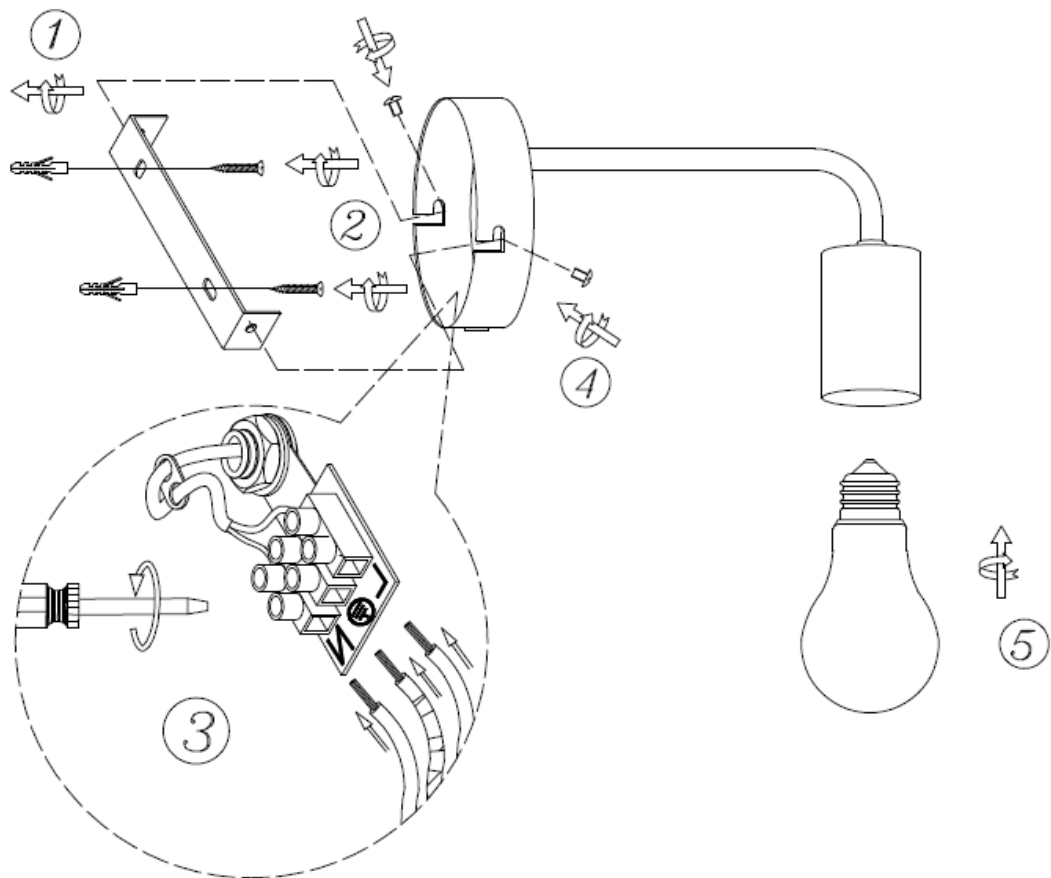

LUCIDE

Item number: 45265/01/30; 45265/01/31

Technical details

Materials used:	Metal
Color:	Matt black; Matt white
Dimmable and how is fixture dimmable	
Size:	Height: 13cm
	Length: 20cm
	Width: 10cm
	Net weight: 0.25kg
Power requirements:	220-240V~50Hz
Bulb type and maximum wattage:	E27 Max.40W
Number of bulbs:	1xE27
IP degree:	IP20