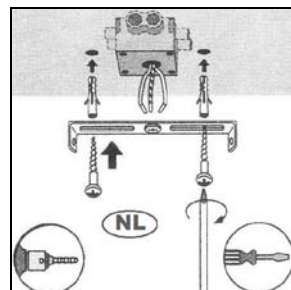

LUCIDE

Item number: 45265/01/30; 45265/01/31

Technical details

Materials used:	Metal
Color:	Matt black; Matt white
Dimmable and how is fixture dimmable	
Size:	Height: 13cm
	Length: 20cm
	Width: 10cm
	Net weight: 0.25kg
Power requirements:	220-240V~50Hz
Bulb type and maximum wattage:	E27 Max.40W
Number of bulbs:	1xE27
IP degree:	IP20