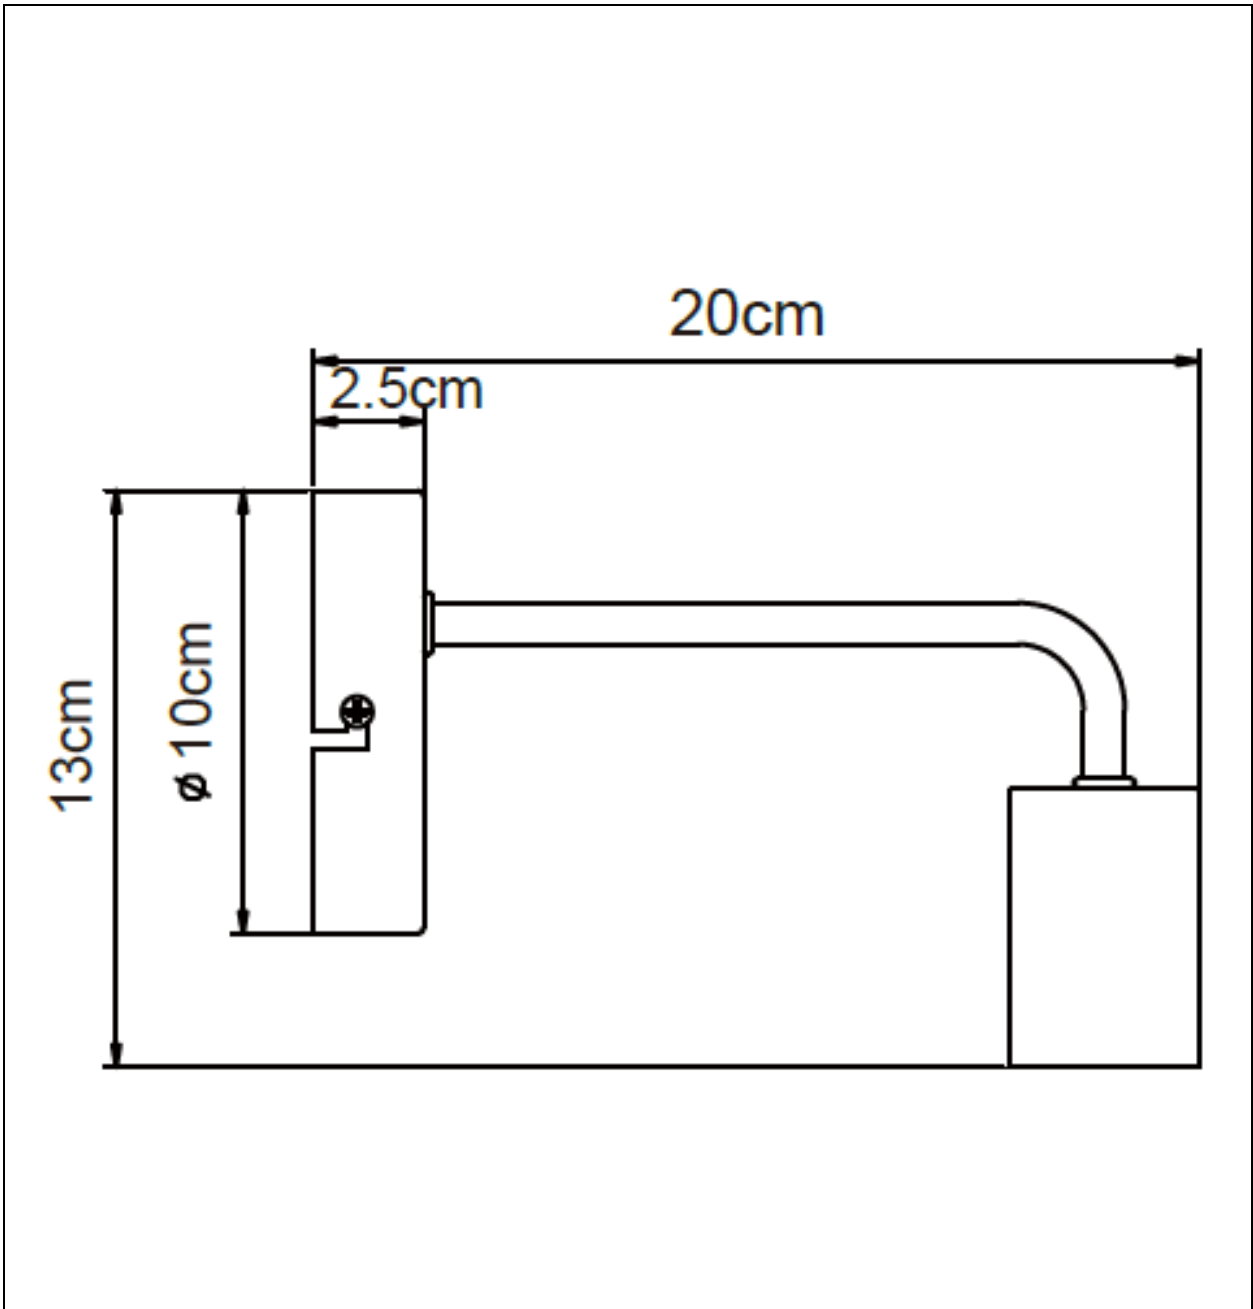

LUCIDE

Item number: 45265/01/30; 45265/01/31

Technical details

Materials used:	Metal
Color:	Matt black; Matt white
Dimmable and how is fixture dimmable	
Size:	Height: 13cm
	Length: 20cm
	Width: 10cm
	Net weight: 0.25kg
Power requirements:	220-240V~50Hz
Bulb type and maximum wattage:	E27 Max.40W
Number of bulbs:	1xE27
IP degree:	IP20