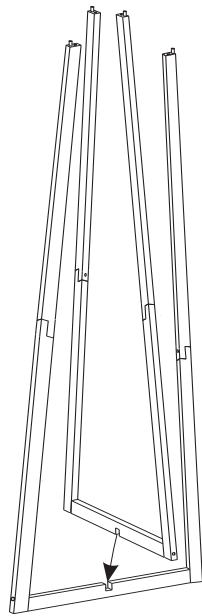

EVEREST/F

4

CE

Model no.: EVEREST/F
Size: dia. 40 x H 127cm
Max: 60W/12W CFL,E27

5