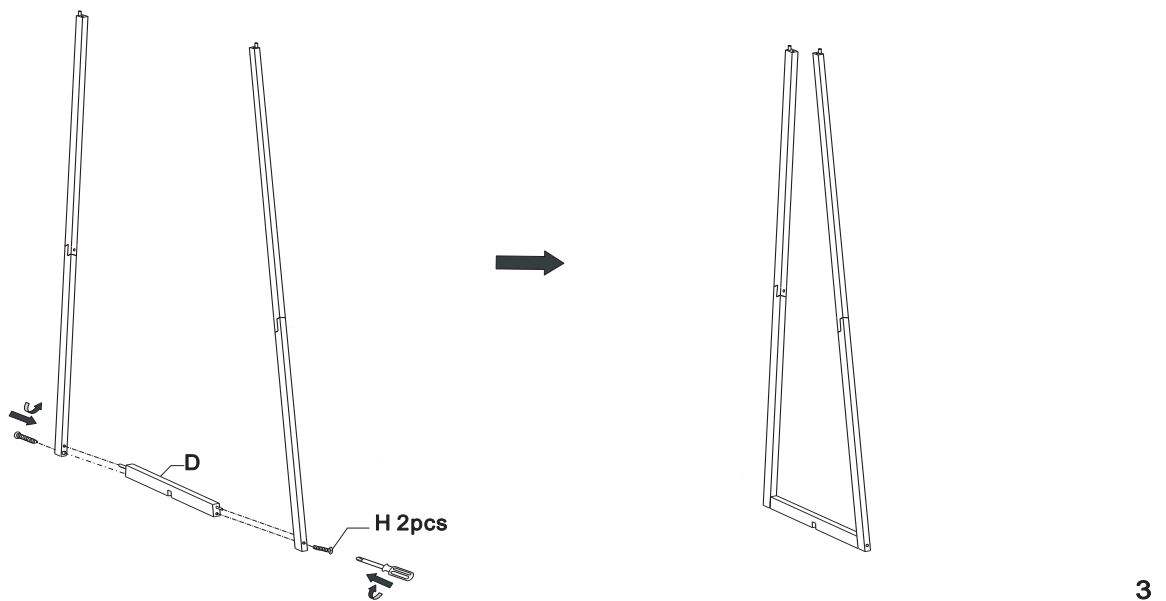

EVEREST/F

4

CE

Model no.: EVEREST/F
Size: dia. 40 x H 127cm
Max: 60W/12W CFL,E27

5