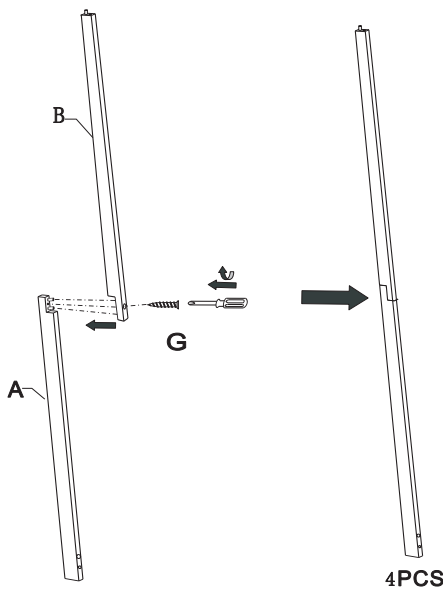

EVEREST/F

4

CE

Model no.: EVEREST/F
Size: dia. 40 x H 127cm
Max: 60W/12W CFL,E27

5