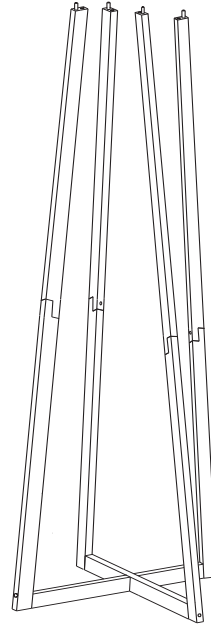

EVEREST/F

4

CE

Model no.: EVEREST/F
Size: dia. 40 x H 127cm
Max: 60W/12W CFL,E27

5