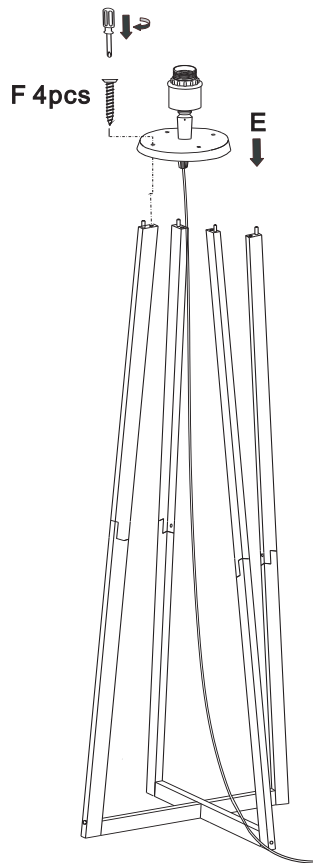

EVEREST/F

4

CE

Model no.: EVEREST/F
Size: dia. 40 x H 127cm
Max: 60W/12W CFL,E27

5