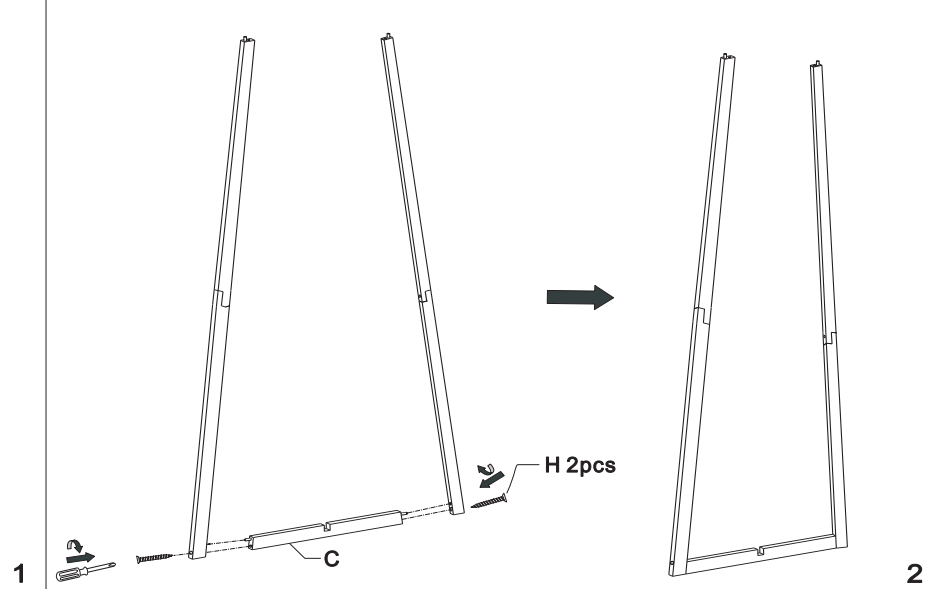

EVEREST/F

4

CE

Model no.: EVEREST/F
Size: dia. 40 x H 127cm
Max: 60W/12W CFL,E27

5