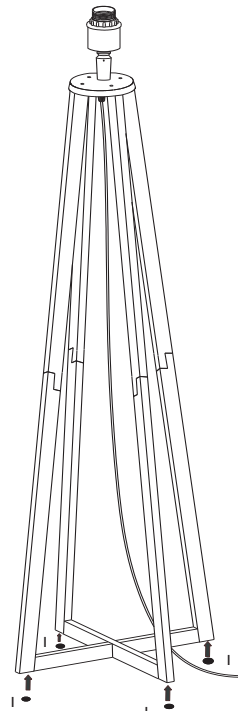

EVEREST/F

4

CE

Model no.: EVEREST/F
Size: dia. 40 x H 127cm
Max: 60W/12W CFL,E27

5