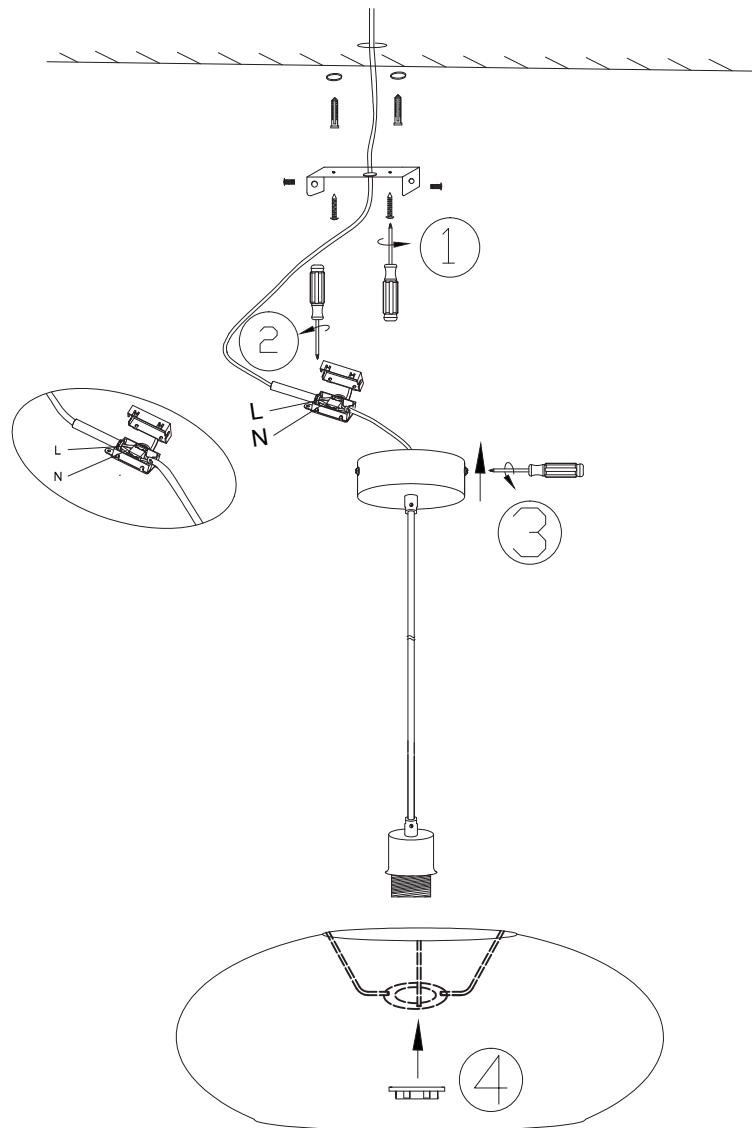

**Hanging lamp bamboo Sagano**  
**dia.50xh.25cm flat, natural**

**ITEM NO.:SAGANO/H25/N**  
**SIZE:DIA 50 CM**  
**MAX:40W/E27,8W CFL**