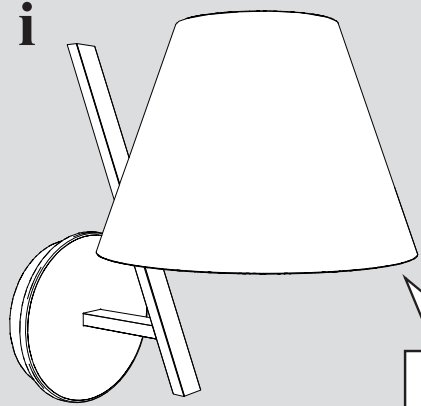

i

9

10

11

12

13

14

MAX 6W - E14

LED	LED	
HALO	HALO	FLUO