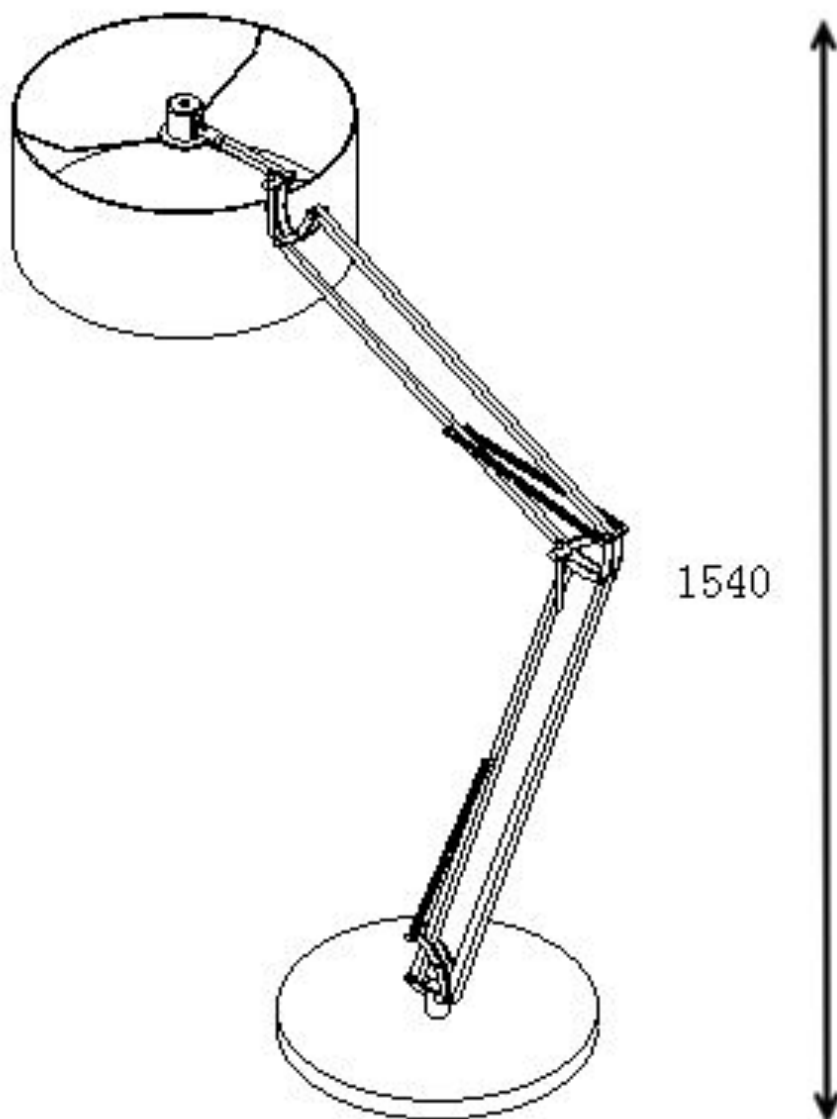

Line drawing of the item (with outline dimensions)

Item number: 30710/01/15

Installation drawing (the same as it in its instruction manual)

### Technical details

materials used:	Metal
color:	Grey
dimmable and how is the fixture dimmable:	
size:	Height: 154cm Length: Width: 102cm Net Weight: 13.2KG
power requirements:	220V-240V~50Hz
bulb type and maximum Wattage:	E27 Max.60W
number of bulbs:	1XE27
IP degree:	IP20