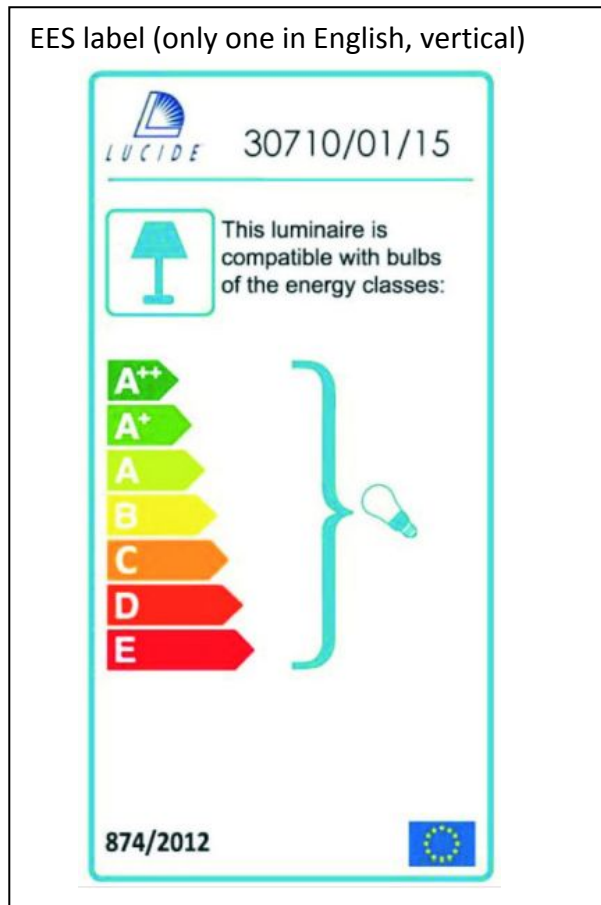

Line drawing of the item (with outline dimensions)

Item number: 30710/01/15

Installation drawing (the same as it in its instruction manual)

### Technical details

materials used:	Metal
color:	Grey
dimmable and how is the fixture dimmable:	
size:	Height: 154cm Length: Width: 102cm Net Weight: 13.2KG
power requirements:	220V-240V~50Hz
bulb type and maximum Wattage:	E27 Max.60W
number of bulbs:	1XE27
IP degree:	IP20