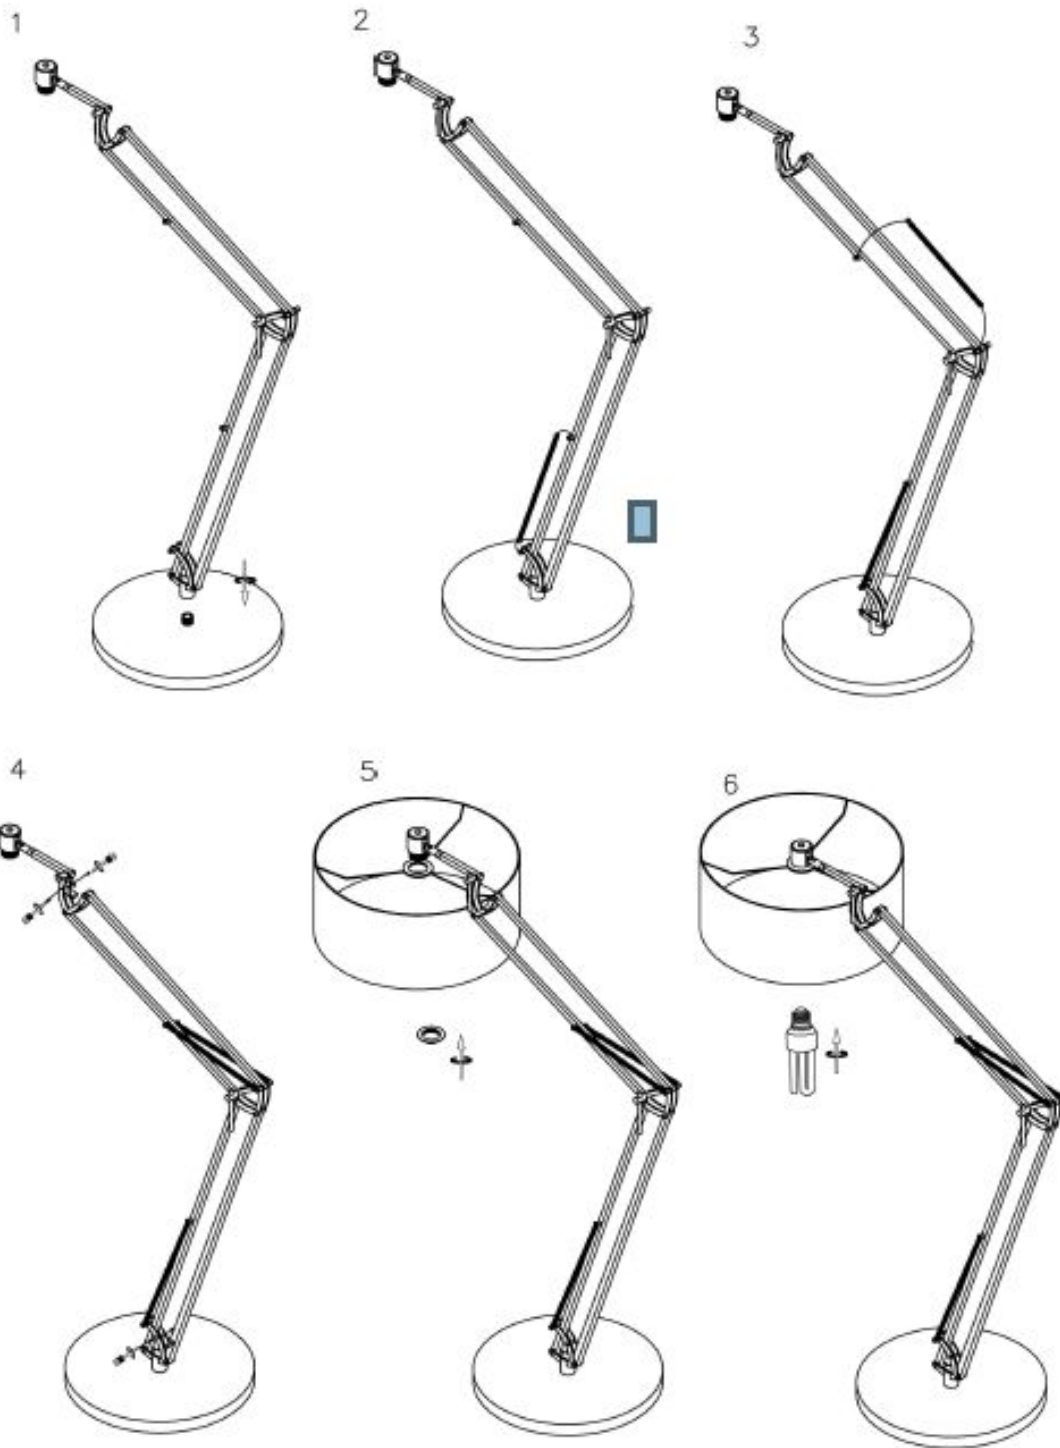

Line drawing of the item (with outline dimensions)

Item number: 30710/01/15

Installation drawing (the same as it in its instruction manual)

### Technical details

materials used:	Metal
color:	Grey
dimmable and how is the fixture dimmable:	
size:	Height: 154cm Length: Width: 102cm Net Weight: 13.2KG
power requirements:	220V-240V~50Hz
bulb type and maximum Wattage:	E27 Max.60W
number of bulbs:	1XE27
IP degree:	IP20